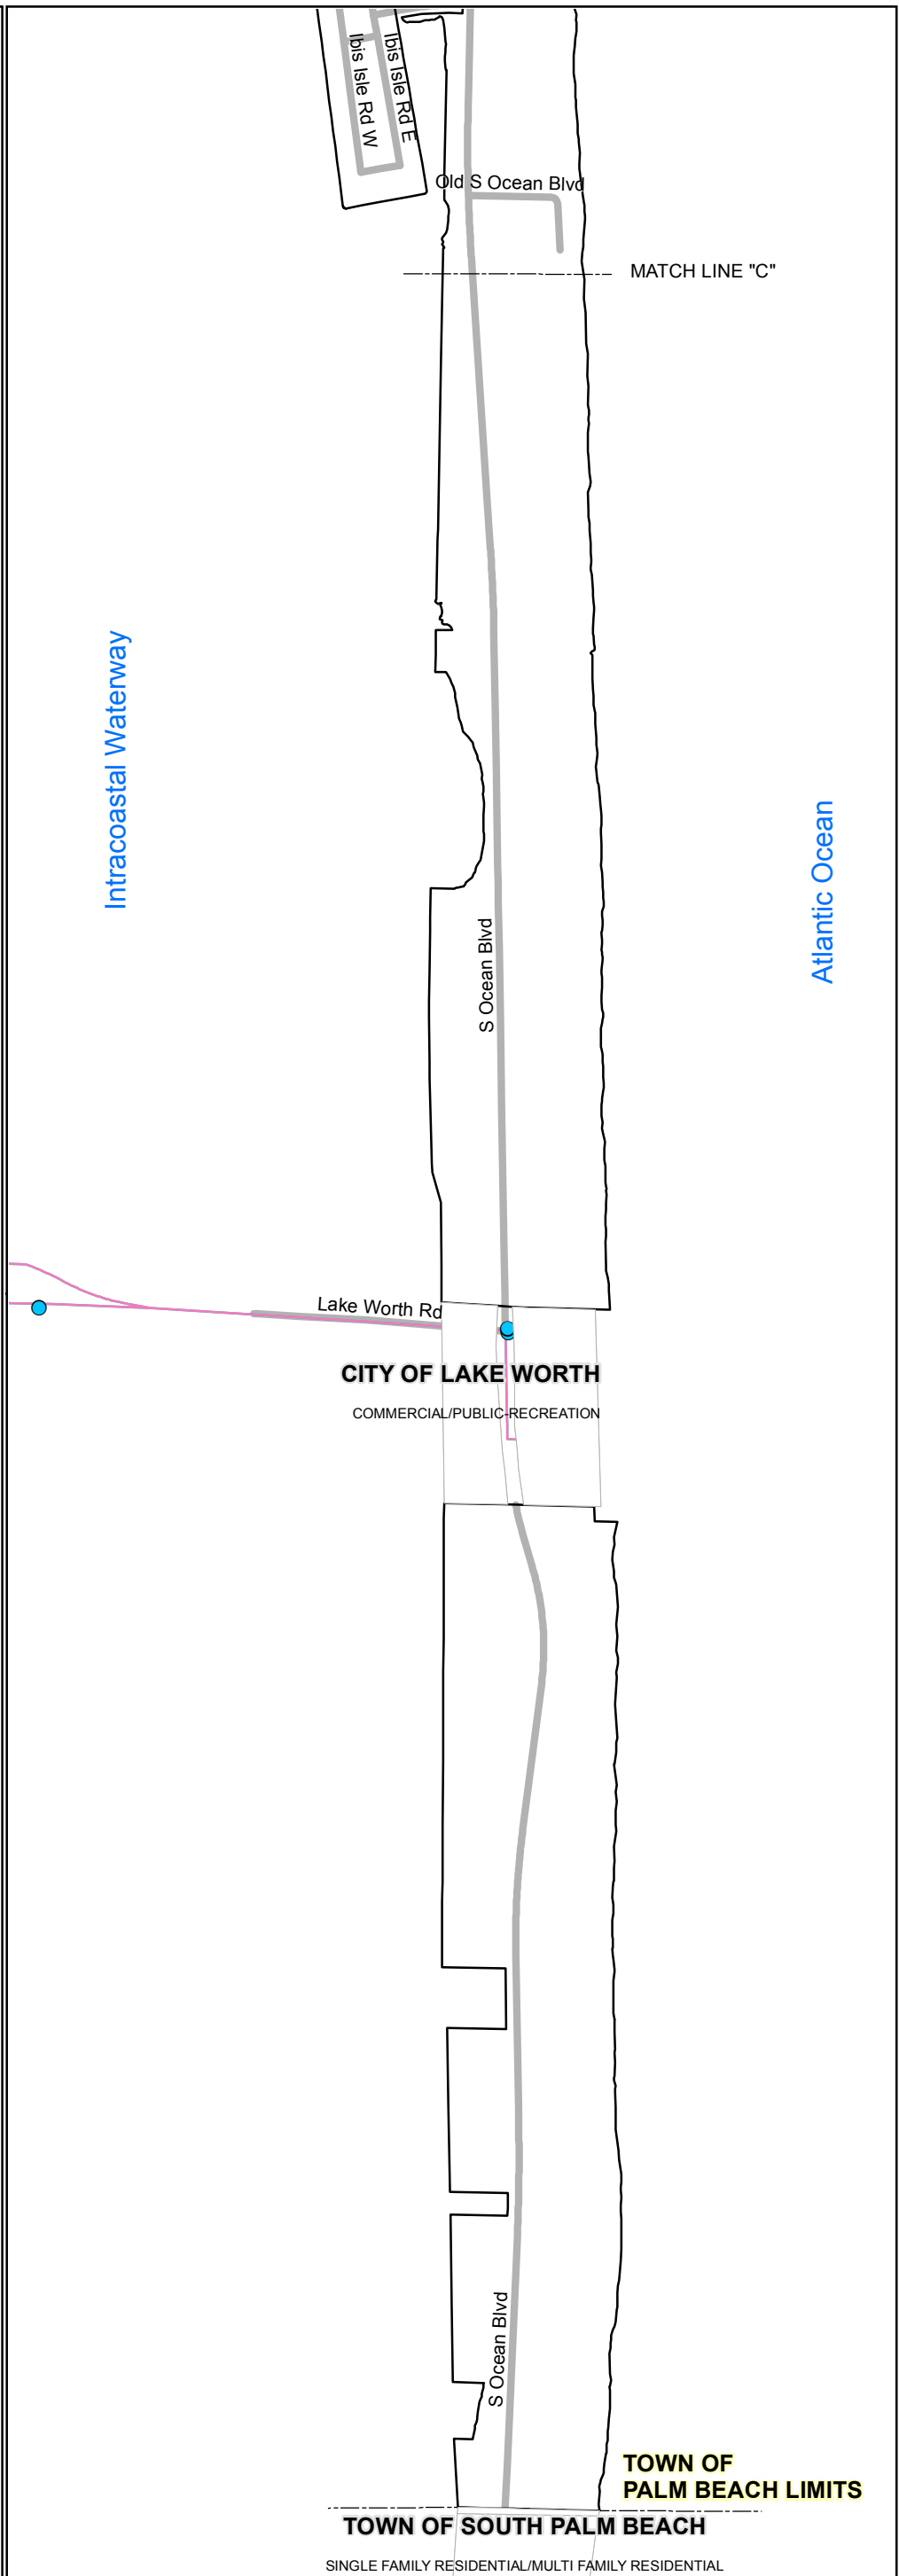

**TOWN OF PALM BEACH EXISTING PUBLIC TRANSIT MAP - 2017**  
**Planning, Zoning & Building Department**

- BUS STOPS
- BUS ROUTE #62 (SUNDAYS ONLY)
- BUS ROUTE #41

Map Created: July 28, 2017  
 Town of Palm Beach  
 Information Technologies GIS Department  
 Planning, Zoning & Building Department  
 (561)838-5430  
 Email: pzb@townofpalmbeach.com  
 Website: palmbeach.govoffice.com