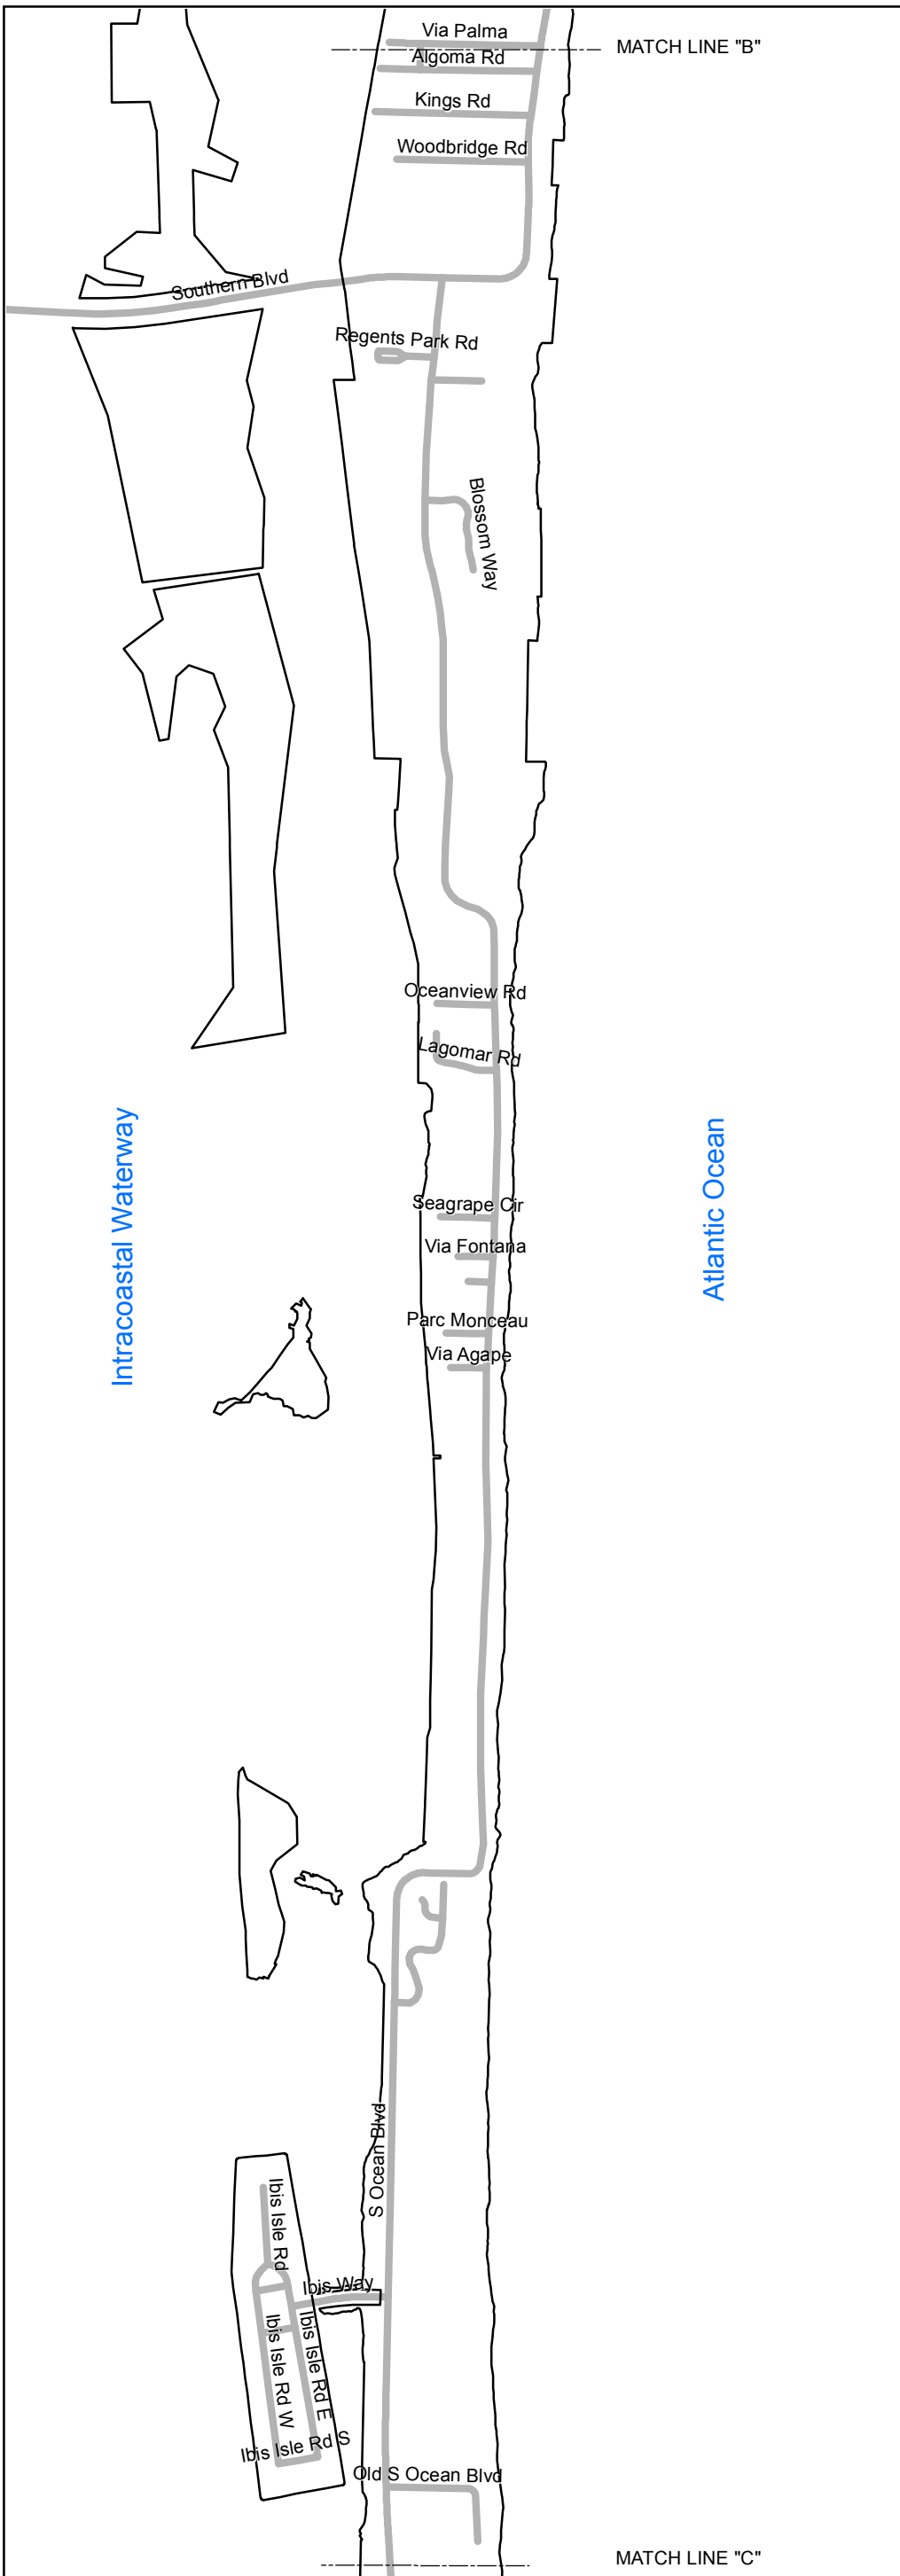

**TOWN OF PALM BEACH EXISTING PUBLIC TRANSIT MAP - 2017**  
**Planning, Zoning & Building Department**

- BUS STOPS
- BUS ROUTE #62 (SUNDAYS ONLY)
- BUS ROUTE #41

Map Created: July 28, 2017  
 Town of Palm Beach  
 Information Technologies GIS Department  
 Planning, Zoning & Building Department  
 (561)838-5430  
 Email: pzb@townofpalmbeach.com  
 Website: palmbeach.govoffice.com